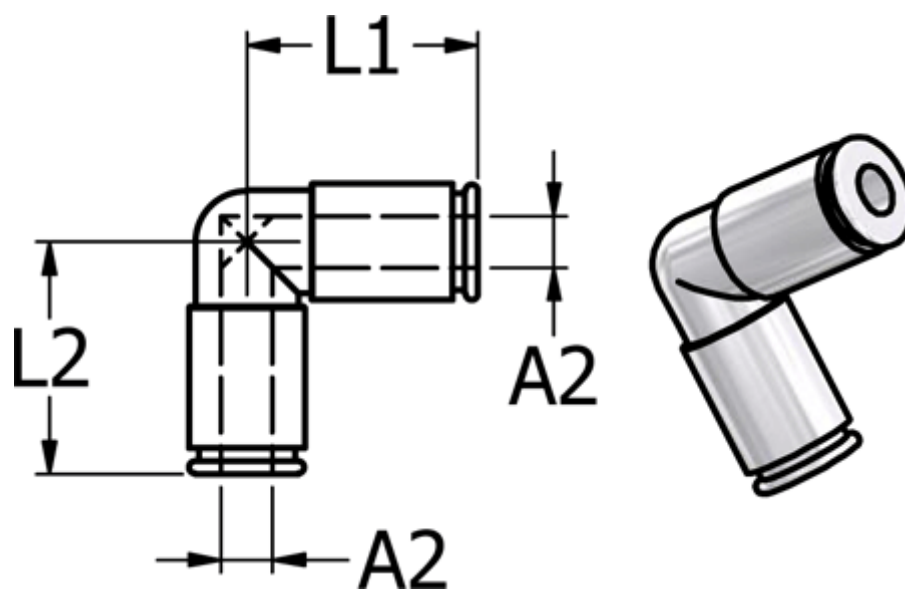

Article number: 586848004

Description: Metal Push-in fitting 848.004, Ø4-Ø4
Elbow with FPM O-ring

Measures

Ext. hose diameter A2 = 4

L1 = 17.5

L2 = 17.5